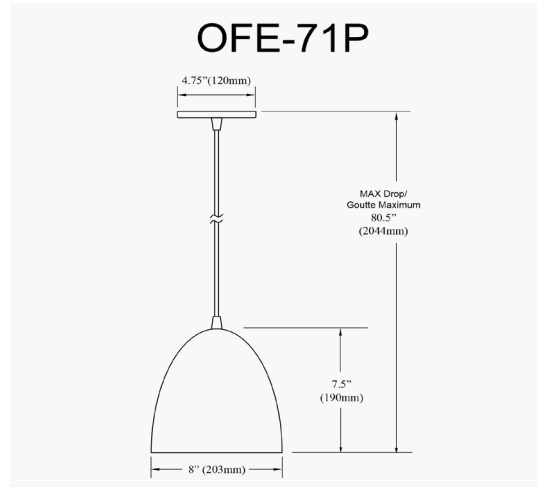

OFE-71P-MW - Ofelia 1LT Pendant, MW w/ MW Metal Shade

Height	7.5"
Width/Length	8"
Depth	8"
Weight	3 lbs

Body Material	Metal
Finish/Color	Matte White
Type of Finish	Painted

Light Qty	1
Light Base	E26
Light Max Watt	60
Light Inc	No

Dimmable	Dimmable
LED Compatible	LED Compatible
Total Wattage	60W

Rated For	Damp
Voltage	120V

Approval	cUL or equivalent
Warranty	1 Year Limited
Install Position	Ceiling

Extension Length	72
-------------------------	----