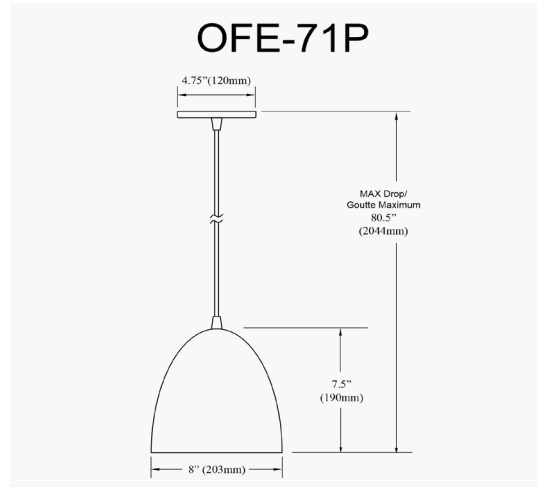

OFE-71P-MB - Ofelia 1LT Pendant, MB w/ MB Metal Shade

Height	7.5"
Width/Length	8"
Depth	8"
Weight	3 lbs

Body Material	Metal
Finish/Color	Matte Black
Type of Finish	Painted

Light Qty	1
Light Base	E26
Light Max Watt	60
Light Inc	No

Dimmable	Dimmable
LED Compatible	LED Compatible
Total Wattage	60W

Rated For	Damp
Voltage	120V

Approval	cUL or equivalent
Warranty	1 Year Limited
Install Position	Ceiling

Extension Length	72
-------------------------	----