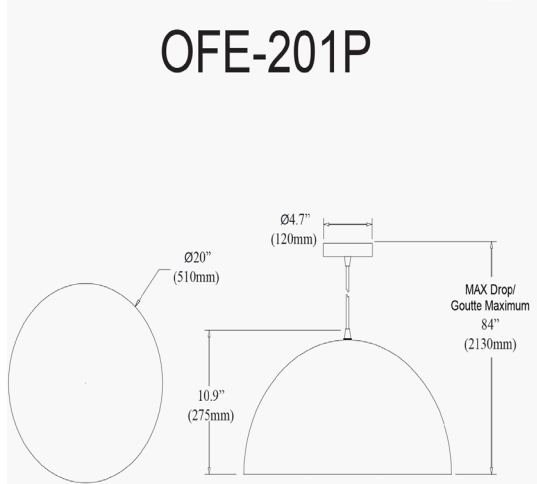

OFE-201P-MW - Ofelia 1LT 20" Pendant, MW

1 Light Incandescent Large Dome Pendant, Matte White

Height	10"
Width/Length	20"
Depth	20"
Weight	3 lbs

Body Material	Metal
Finish/Color	White
Type of Finish	Painted

Light Qty	1
Light Base	E26
Light Max Watt	100
Light Inc	No

Dimmable	Dimmable
LED Compatible	LED Compatible
Total Wattage	100W

Rated For	Dry Location
Voltage	120V

Approval	cUL or equivalent
Warranty	1 Year Limited
Install Position	Ceiling