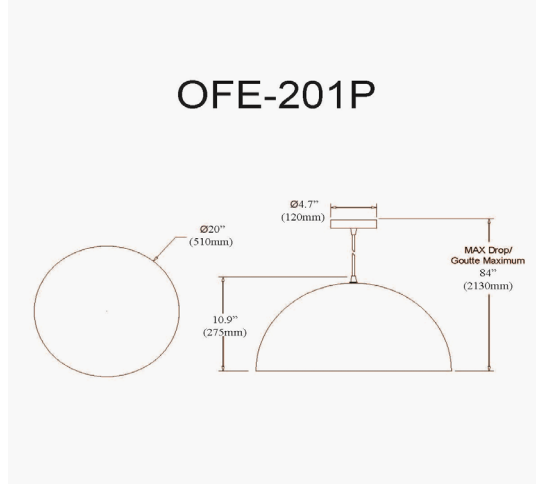

# OFE-201P-MW-GLD - Ofelia 1LT 20" Pendant, MW w/ GLD Trim

1 Light Incandescent Pendant Matte White with Gold Trim

<b>Height</b>	10"
<b>Width/Length</b>	20"
<b>Depth</b>	20"
<b>Weight</b>	3 lbs

<b>Body Material</b>	Metal
<b>Finish/Color</b>	Matte White
<b>Type of Finish</b>	Painted

<b>Light Qty</b>	1
<b>Light Base</b>	E26
<b>Light Max Watt</b>	100
<b>Light Inc</b>	No

<b>Dimmable</b>	Dimmable
<b>LED Compatible</b>	LED Compatible
<b>Total Wattage</b>	100W

<b>Second Material</b>	Metal
<b>Second Finish/Color</b>	Gold
<b>Second Type of Finish</b>	Painted