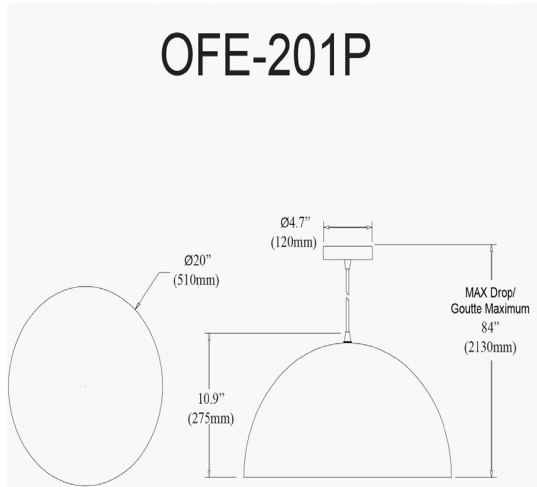

OFE-201P-MB - Ofelia 1LT 20" Pendant, MB

1 Light Incandescent Large Dome Pendant, Matte Black

Height	10"
Width/Length	20"
Depth	20"
Weight	3 lbs

Body Material	Metal
Finish/Color	Black
Type of Finish	Painted

Light Qty	1
Light Base	E26
Light Max Watt	100
Light Inc	No

Dimmable	Dimmable
LED Compatible	LED Compatible
Total Wattage	100W

Second Finish/Color	White
Second Type of Finish	Painted

Rated For	Dry Location
Voltage	120V