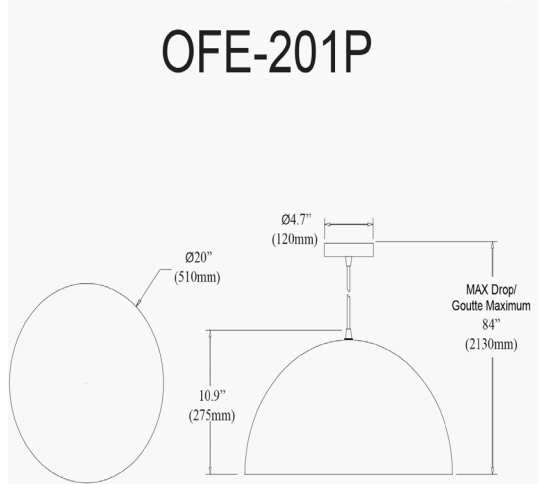

# OFE-201P-GRY - Ofelia 1LT 20" Pendant, GRY

1 Light Incandescent 20" Pendant Grey

<b>Height</b>	10"
<b>Width/Length</b>	20"
<b>Depth</b>	20"
<b>Weight</b>	3 lbs

<b>Body Material</b>	Metal
<b>Finish/Color</b>	Grey
<b>Type of Finish</b>	Painted

<b>Light Qty</b>	1
<b>Light Base</b>	E26
<b>Light Max Watt</b>	100
<b>Light Inc</b>	No

<b>Dimmable</b>	Dimmable
<b>LED Compatible</b>	LED Compatible
<b>Total Wattage</b>	100W

<b>Rated For</b>	Damp Location
<b>Voltage</b>	120V