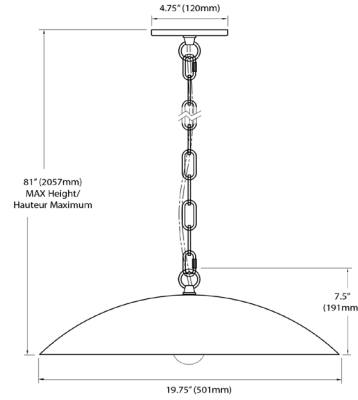

# OFE-191P-MW-AGB - Ofelia 1LT Pendant, MW w/ AGB Chain

OFE-191P

<b>Height</b>	5.75"
<b>Width/Length</b>	19.75"
<b>Depth</b>	19.75"
<b>Weight</b>	10 lbs
<b>Body Material</b>	Metal
<b>Finish/Color</b>	Matte White
<b>Type of Finish</b>	Painted
<b>Light Qty</b>	1
<b>Light Base</b>	E26
<b>Light Max Watt</b>	100
<b>Light Inc</b>	No

<b>Dimmable</b>	Dimmable
<b>LED Compatible</b>	LED Compatible
<b>Total Wattage</b>	100W
<b>Second Material</b>	Metal
<b>Second Finish/Color</b>	Aged Brass
<b>Second Type of Finish</b>	Electroplated
<b>Rated For</b>	Damp
<b>Voltage</b>	120V
<b>Approval</b>	cUL or equivalent
<b>Warranty</b>	1 Year Limited
<b>Install Position</b>	Ceiling
<b>Extension Length</b>	72