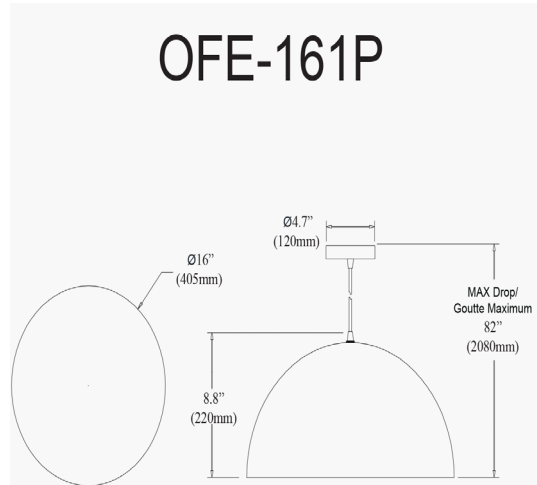

# OFE-161P-MB - Ofelia 1LT 16" Pendant, MB

1 Light Incandescent Small Dome Pendant, Matte Black

<b>Height</b>	8"
<b>Width/Length</b>	16"
<b>Depth</b>	16"
<b>Weight</b>	2 lbs

<b>Body Material</b>	Metal
<b>Finish/Color</b>	Black
<b>Type of Finish</b>	Painted

<b>Light Qty</b>	1
<b>Light Base</b>	E26
<b>Light Max Watt</b>	100
<b>Light Inc</b>	No

<b>Dimmable</b>	Dimmable
<b>LED Compatible</b>	LED Compatible
<b>Total Wattage</b>	100W

<b>Second Finish/Color</b>	White
<b>Second Type of Finish</b>	Painted