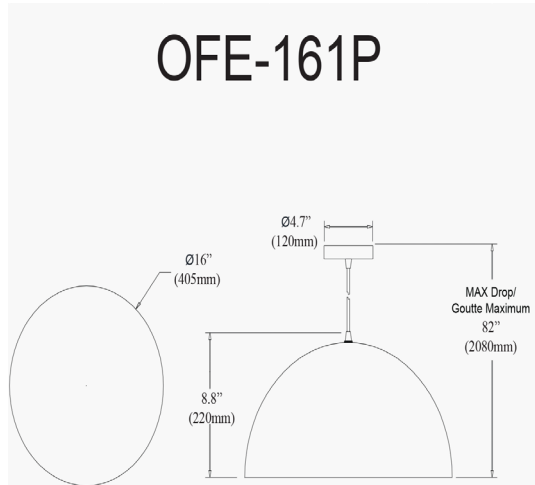

OFE-161P-MB - Ofelia 1LT 16" Pendant, MB

1 Light Incandescent Small Dome Pendant, Matte Black

Height	8"
Width/Length	16"
Depth	16"
Weight	2 lbs
Body Material	Metal
Finish/Color	Black
Type of Finish	Painted
Light Qty	1
Light Base	E26
Light Max Watt	100
Light Inc	No

Dimmable	Dimmable
LED Compatible	LED Compatible
Total Wattage	100W
Second Finish/Color	White
Second Type of Finish	Painted
Rated For	Dry Location
Voltage	120V
Approval	cUL or equivalent
Warranty	1 Year Limited
Install Position	Ceiling
Extension Length	72