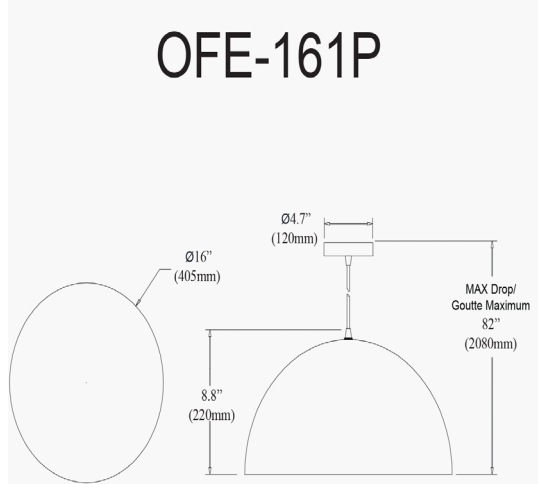

# OFE-161P-GRY - Ofelia 1LT 16" Pendant, GRY

1 Light Incandescent 16" Pendant Grey

<b>Height</b>	8"
<b>Width/Length</b>	16"
<b>Depth</b>	16"
<b>Weight</b>	2 lbs

<b>Body Material</b>	Metal
<b>Finish/Color</b>	Grey
<b>Type of Finish</b>	Painted

<b>Light Qty</b>	1
<b>Light Base</b>	E26
<b>Light Max Watt</b>	100
<b>Light Inc</b>	No

<b>Dimmable</b>	Dimmable
<b>LED Compatible</b>	LED Compatible
<b>Total Wattage</b>	100W

<b>Rated For</b>	Damp Location
<b>Voltage</b>	120V