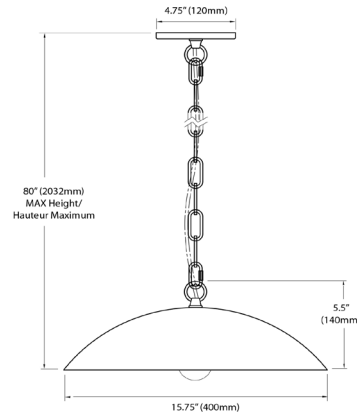

OFE-151P-MW-AGB - Ofelia 1LT Pendant, MW w/ AGB Chain

1 Light Pendant in Matte White w/ Aged Brass Chain

OFE-151P

Height	5.5"
Width/Length	15.75"
Depth	15.75"
Weight	8 lbs

Body Material	Metal
Finish/Color	Matte White
Type of Finish	Painted

Light Qty	1
Light Base	E26
Light Max Watt	100
Light Inc	No

Dimmable	Dimmable
LED Compatible	LED Compatible
Total Wattage	100W

Second Material	Metal
Second Finish/Color	Aged Brass
Second Type of Finish	Electroplated

Rated For	Damp Location
Voltage	120V

Approval	cUL or equivalent
Warranty	1 Year Limited
Install Position	Ceiling

Extension Length 72

Date:	Notes:
Fixture Type:	
Job Name:	

Lighting | LED | Shades | Custom Designs