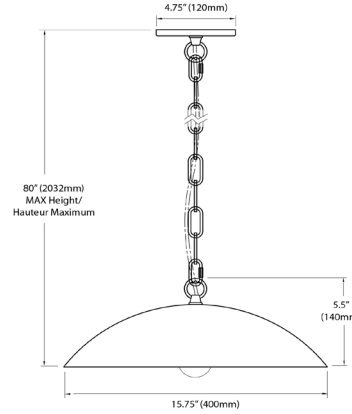

OFE-151P-MB-AGB - Ofelia 1LT Pendant, MB w/ AGB Chain

OFE-151P

Height	5.5"
Width/Length	15.75"
Depth	15.75"
Weight	8 lbs
Body Material	Metal
Finish/Color	Matte Black
Type of Finish	Painted
Light Qty	1
Light Base	E26
Light Max Watt	100
Light Inc	No

Dimmable	Dimmable
LED Compatible	LED Compatible
Total Wattage	100W
Second Material	Metal
Second Finish/Color	Aged Brass
Second Type of Finish	Electroplated
Rated For	Damp
Voltage	120V
Approval	cUL or equivalent
Warranty	1 Year Limited
Install Position	Ceiling
Extension Length	72