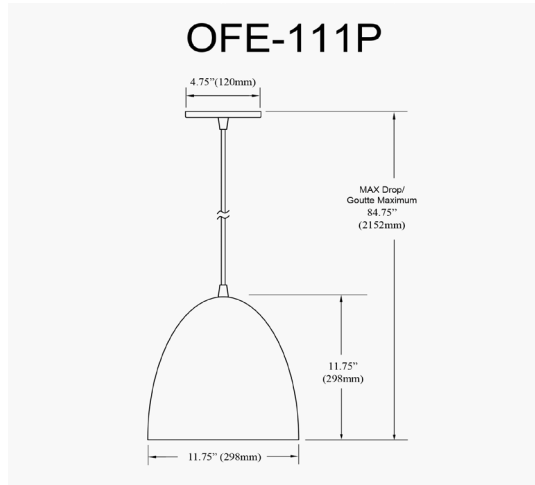

OFE-111P-MB - Ofelia 1LT Pendant, MB w/ MB Metal Shade

Height	11.75"
Width/Length	11.75"
Depth	11.75"
Weight	4 lbs

Body Material	Metal
Finish/Color	Matte Black
Type of Finish	Painted

Light Qty	1
Light Base	E26
Light Max Watt	60
Light Inc	No

Dimmable	Dimmable
LED Compatible	LED Compatible
Total Wattage	60W

Rated For	Damp
Voltage	120V

Approval	cUL or equivalent
Warranty	1 Year Limited
Install Position	Ceiling

Extension Length 72

Date:	Notes:
Fixture Type:	
Job Name:	