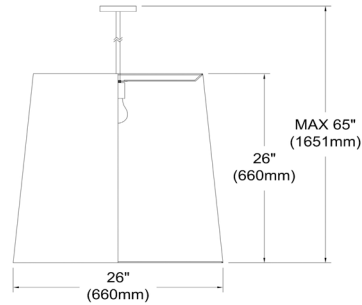

# ODR-L-692 - Oversized Drum 1LT Oversized Drum Pendant Large, WH/GLD Shade

1 Light Oversized Drum Pendant Large White/Gold Shade

ODR-L

<b>Height</b>	26"
<b>Width/Length</b>	26"
<b>Depth</b>	26"
<b>Weight</b>	8 lbs

<b>Body Material</b>	Fabric
<b>Finish/Color</b>	White
<b>Type of Finish</b>	Fabric

<b>Light Qty</b>	1
<b>Light Base</b>	E26
<b>Light Max Watt</b>	100
<b>Light Inc</b>	No

<b>Dimmable</b>	Dimmable
<b>LED Compatible</b>	LED Compatible
<b>Total Wattage</b>	100W

<b>Extension Length</b>	39 (8+11+20)
-------------------------	--------------

Date:	Notes:
Fixture Type:	
Job Name:	

Lighting | LED | Shades | Custom Designs

[www.dainolite.com](http://www.dainolite.com) | 1-888-564-1262 | [dainolite@dainolite.com](mailto:dainolite@dainolite.com)