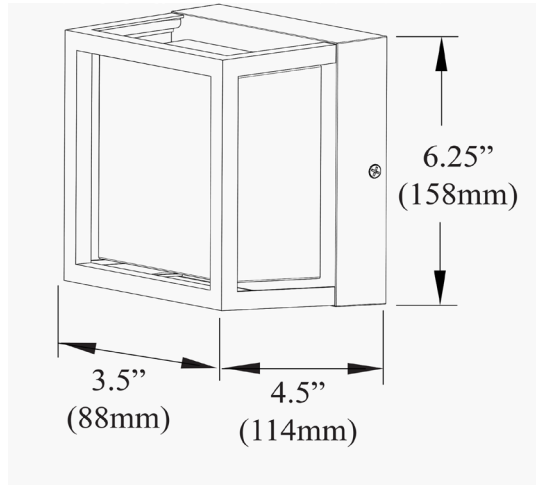

ODL-615LEDODW-MB - Odele 15W 5CCT Outdoor Wall Sconce, MB

Height	4.5"
Width/Length	6.25"
Depth	6.25"
Weight	3 lbs

Body Material	Metal
Finish/Color	Matte Black
Type of Finish	Painted

Light Qty	1
Light Base	DC LED
Light Max Watt	15
Light Inc	Yes
Light Lumens	1380(2700K Initial) 1235(2700K Delivered) 1410(3000K Delivered) 1410(4000K Delivered) 1410(5000K Delivered)
Light CRI	80+
Light CCT	2700K/3000K/3500K/4000K/5000K
Light Life	30000 Hours