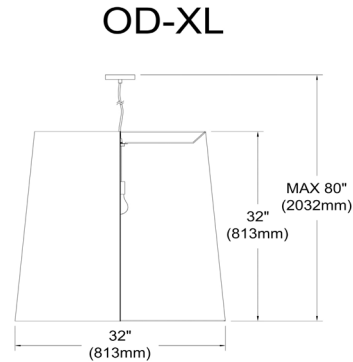

OD-XL-698 - Oversized Drum 1LT Oversized Drum Pendant, X-Large

1 Light Tapered Drum Pendant with Black on Gold Shade

Height	32"
Width/Length	32"
Depth	32"
Weight	13 lbs

Body Material	Fabric
Finish/Color	Black
Type of Finish	Fabric

Light Qty	1
Light Base	E26
Light Max Watt	150
Light Inc	No

Dimmable	Dimmable
LED Compatible	LED Compatible
Total Wattage	150W

Second Material	Metal
Second Finish/Color	Black
Second Type of Finish	Electroplated