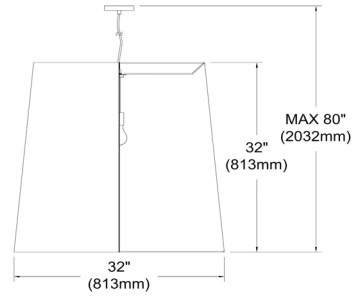

# OD-XL-691 - Oversized Drum 1LT Oversized Drum Pendant, X-Large

1 Light Tapered Drum Pendant with White on Silver Shade

OD-XL

<b>Height</b>	32"
<b>Width/Length</b>	32"
<b>Depth</b>	32"
<b>Weight</b>	10 lbs

<b>Body Material</b>	Fabric
<b>Finish/Color</b>	White
<b>Type of Finish</b>	Fabric

<b>Light Qty</b>	1
<b>Light Base</b>	E26
<b>Light Max Watt</b>	150
<b>Light Inc</b>	No

<b>Dimmable</b>	Dimmable
<b>LED Compatible</b>	LED Compatible
<b>Total Wattage</b>	150W

**Extension Length** 48

Date:	Notes:
Fixture Type:	
Job Name:	

Lighting | LED | Shades | Custom Designs

[www.dainolite.com](http://www.dainolite.com) | 1-888-564-1262 | [dainolite@dainolite.com](mailto:dainolite@dainolite.com)