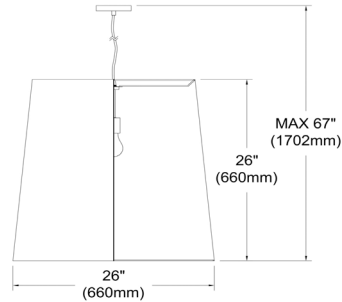

OD-L-797 - Oversized Drum 1LT Oversized Drum Pendant Large Black Shade

1 Light Oversized Drum Pendant Large Black Shade

OD-L

| | |
|---------------------|-------|
| Height | 26" |
| Width/Length | 26" |
| Depth | 26" |
| Weight | 8 lbs |

| | |
|-----------------------|--------|
| Body Material | Fabric |
| Finish/Color | Black |
| Type of Finish | Fabric |

| | |
|-----------------------|-----|
| Light Qty | 1 |
| Light Base | E26 |
| Light Max Watt | 100 |
| Light Inc | No |

Extension Length 48

| | |
|---------------|--------|
| Date: | Notes: |
| Fixture Type: | |
| Job Name: | |

Lighting | LED | Shades | Custom Designs

www.dainolite.com | 1-888-564-1262 | dainolite@dainolite.com