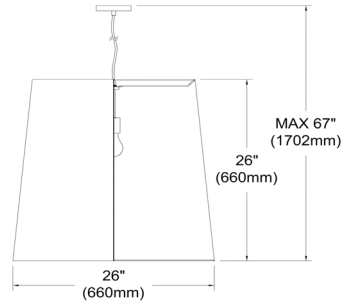

OD-L-692 - Oversized Drum 1LT Oversized Drum Pendant, Large - Wht/Gld

1 Light Tapered Drum Pendant with White on Gold Shade

OD-L

Height	26"
Width/Length	26"
Depth	26"
Weight	8 lbs

Body Material	Fabric
Finish/Color	White
Type of Finish	Fabric

Light Qty	1
Light Base	E26
Light Max Watt	100
Light Inc	No

Dimmable	Dimmable
LED Compatible	LED Compatible
Total Wattage	100W

Second Material	Metal
Second Finish/Color	Polished Chrome
Second Type of Finish	Electroplated

Rated For	Dry Location
Voltage	120V

Approval	cUL or equivalent
Warranty	1 Year Limited
Install Position	Ceiling

Extension Length 48

Date:	Notes:
Fixture Type:	
Job Name:	

Lighting | LED | Shades | Custom Designs