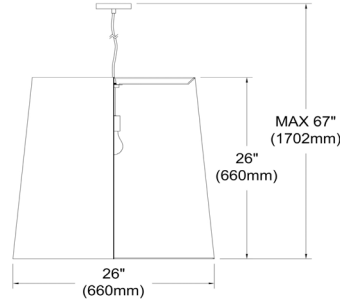

OD-L-691 - Oversized Drum 1LT Oversized Drum Pendant, Large - Wht/Slv

1 Light Tapered Drum Pendant with White on Silver Shade

OD-L

Height	26"
Width/Length	26"
Depth	26"
Weight	8 lbs
Body Material	Fabric
Finish/Color	White
Type of Finish	Fabric
Light Qty	1
Light Base	E26
Light Max Watt	100
Light Inc	No

Dimmable	Dimmable
LED Compatible	LED Compatible
Total Wattage	100W
Second Material	Metal
Second Finish/Color	Polished Chrome
Second Type of Finish	Electroplated
Rated For	Dry Location
Voltage	120V
Approval	cUL or equivalent
Warranty	1 Year Limited
Install Position	Ceiling
Extension Length	48