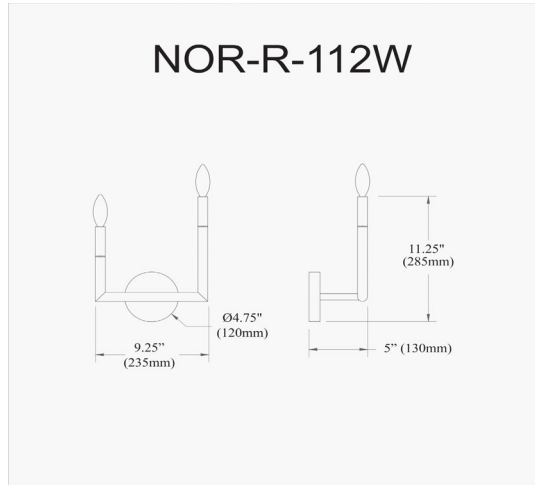

# NOR-R-112W-MB - Nora 2LT Incandescent Wall Sconce, MB

2 Light Incandescent Wall Sconce, Matte Black

|                       |         |
|-----------------------|---------|
| <b>Height</b>         | 11.25"  |
| <b>Width/Length</b>   | 9.25"   |
| <b>Depth</b>          | 5"      |
| <b>Weight</b>         | 3 lbs   |
| <b>Body Material</b>  | Metal   |
| <b>Finish/Color</b>   | Black   |
| <b>Type of Finish</b> | Painted |
| <b>Light Qty</b>      | 2       |
| <b>Light Base</b>     | E12     |
| <b>Light Max Watt</b> | 60      |
| <b>Light Inc</b>      | No      |

|                         |                   |
|-------------------------|-------------------|
| <b>Dimmable</b>         | Dimmable          |
| <b>LED Compatible</b>   | LED Compatible    |
| <b>Total Wattage</b>    | 120W              |
| <b>Rated For</b>        | Dry Location      |
| <b>Voltage</b>          | 120V              |
| <b>Approval</b>         | cUL or equivalent |
| <b>Warranty</b>         | 1 Year            |
| <b>Install Position</b> | Wall              |