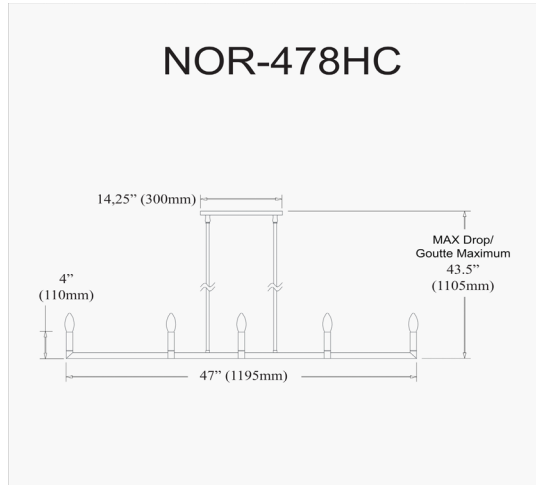

# NOR-478HC-MB - Nora 8LT Horiz Chandelier, MB

8 Light Incandescent Matte Black Horizontal Chandelier

<b>Height</b>	4"
<b>Width/Length</b>	47"
<b>Depth</b>	15"
<b>Weight</b>	7 lbs

<b>Body Material</b>	Metal
<b>Finish/Color</b>	Black
<b>Type of Finish</b>	Painted

<b>Light Qty</b>	8
<b>Light Base</b>	E12
<b>Light Max Watt</b>	60
<b>Light Inc</b>	No

<b>Dimmable</b>	Dimmable
<b>LED Compatible</b>	LED Compatible
<b>Total Wattage</b>	480W

<b>Rated For</b>	Damp Location
<b>Voltage</b>	120V

<b>Approval</b>	cUL or equivalent
<b>Warranty</b>	1 Year Limited
<b>Install Position</b>	Ceiling

<b>Extension Length</b>	39 (8+11+20)
-------------------------	--------------

Date:	Notes:
Fixture Type:	
Job Name:	