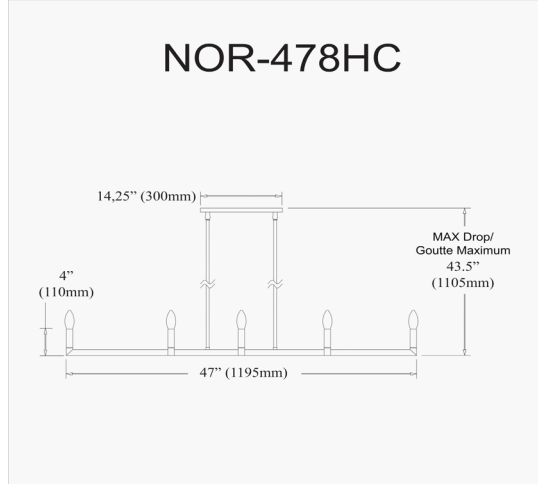

# NOR-478HC-MB - Nora 8LT Horiz Chandelier, MB

8 Light Incandescent Matte Black Horizontal Chandelier

<b>Height</b>	4"
<b>Width/Length</b>	47"
<b>Depth</b>	15"
<b>Weight</b>	7 lbs

<b>Body Material</b>	Metal
<b>Finish/Color</b>	Black
<b>Type of Finish</b>	Painted

<b>Light Qty</b>	8
<b>Light Base</b>	E12
<b>Light Max Watt</b>	60
<b>Light Inc</b>	No

<b>Dimmable</b>	Dimmable
<b>LED Compatible</b>	LED Compatible
<b>Total Wattage</b>	480W

<b>Rated For</b>	Damp Location
<b>Voltage</b>	120V

<b>Approval</b>	cUL or equivalent
<b>Warranty</b>	1 Year Limited
<b>Install Position</b>	Ceiling

**Extension Length** 39 (8+11+20)

Date:	Notes:
Fixture Type:	
Job Name:	

Lighting | LED | Shades | Custom Designs