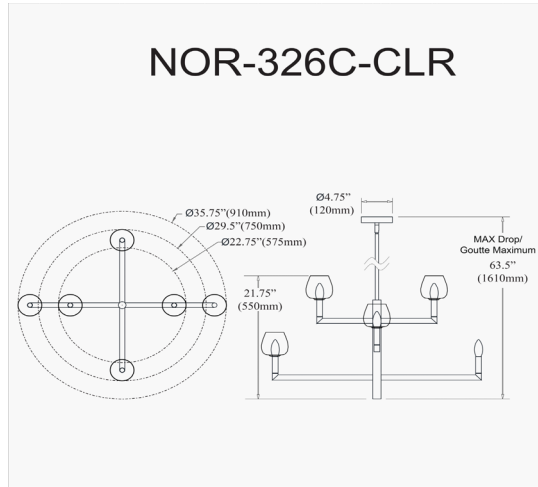

NOR-326C-PC-CLR - Nora 6LT Chandelier, PC w/ CLR Glass

6 Light Incandescent Polished Chrome Chandelier w/ Clear Glass

Height	21.75"
Width/Length	35.75"
Depth	35.75"
Weight	7 lbs

Body Material	Metal
Finish/Color	Polished Chrome
Type of Finish	Electroplated

Light Qty	6
Light Base	E12
Light Max Watt	60
Light Inc	No

Dimmable	Dimmable
LED Compatible	LED Compatible
Total Wattage	360W

Second Material	Glass
Second Finish/Color	Clear

Rated For	Damp Location
Voltage	120V

Approval	cUL or equivalent
Warranty	1 Year Limited
Install Position	Ceiling

Extension Length	39 (8+11+20)
-------------------------	--------------

Date:	Notes:
Fixture Type:	
Job Name:	

Lighting | LED | Shades | Custom Designs