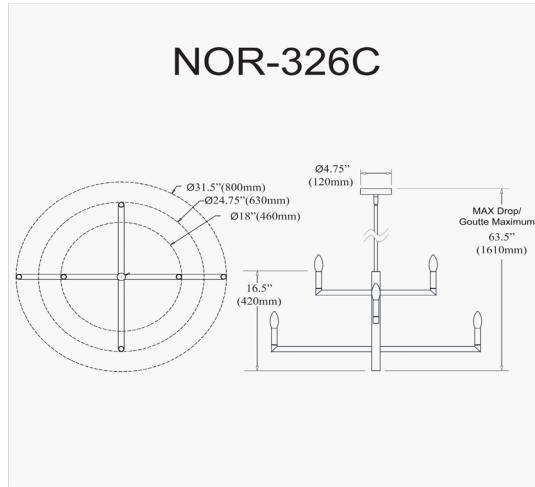

NOR-326C-MB - Nora 6LT Chandelier, MB

6 Light Incandescent Matte Black Chandelier

Height	16.5"
Width/Length	31.5"
Depth	31.5"
Weight	6 lbs
Body Material	Metal
Finish/Color	Black
Type of Finish	Painted
Light Qty	6
Light Base	E12
Light Max Watt	60
Light Inc	No

Dimmable	Dimmable
LED Compatible	LED Compatible
Total Wattage	360W

Rated For	Damp Location
Voltage	120V
Approval	cUL or equivalent
Warranty	1 Year Limited
Install Position	Ceiling
Extension Length	39 (8+11+20)