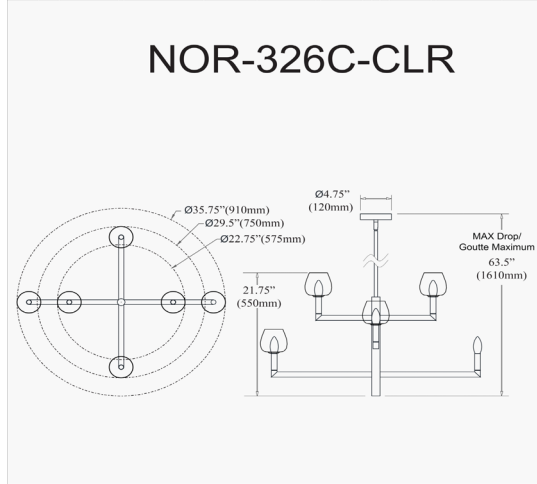

NOR-326C-MB-CLR - Nora 6LT Chandelier, MB w/ CLR Glass

6 Light Incandescent Matte Black Chandelier w/ Clear Glass

Height	21.75"
Width/Length	35.75"
Depth	35.75"
Weight	7 lbs

Body Material	Metal
Finish/Color	Black
Type of Finish	Painted

Light Qty	6
Light Base	E12
Light Max Watt	60
Light Inc	No

Dimmable	Dimmable
LED Compatible	LED Compatible
Total Wattage	360W

Second Material	Glass
Second Finish/Color	Clear

Rated For	Damp Location
Voltage	120V

Approval	cUL or equivalent
Warranty	1 Year Limited
Install Position	Ceiling

Extension Length 39 (8+11+20)

Date:	Notes:
Fixture Type:	
Job Name:	

Lighting | LED | Shades | Custom Designs

www.dainolite.com | 1-888-564-1262 | dainolite@dainolite.com