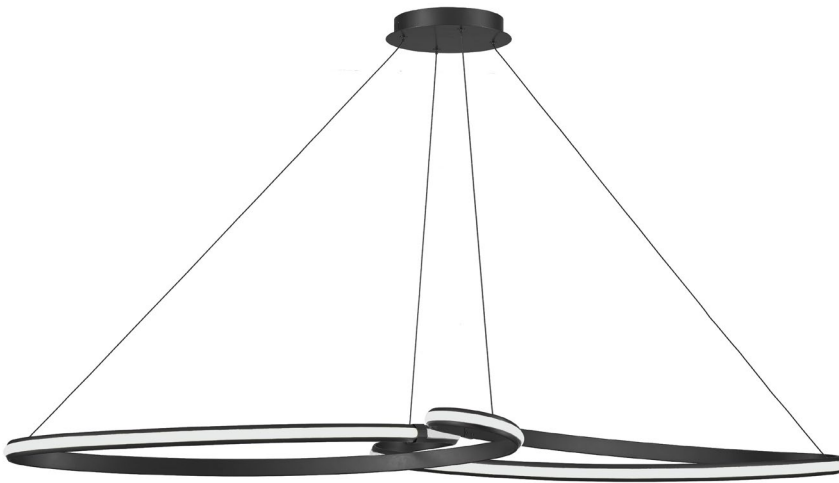

NOL-6066LEDHP-MB - 76W Horiz Pendant, MB w/ WH Silicone Diff

'50(Delivered)

76W LED Nola Horizontal Pendant Matte Black

Height	3	No. of Bulbs	1
Width/Length	60	LED Compatible	Integrated LED
Depth	15.75	Total Wattage	76
Weight	8		
Body Material	Metal	Second Material	Silicone
Finish/Color	Matte Black	Second Finish/Color	White
Type of Finish	Painted		
Bulb 1 Amount	1	Rated For Voltage	Damp Location 120V
Bulb 1 Base Type	LED		
Bulb 1 Max Watt.	76	Approval	cUL or equivalent
Bulb 1 Included	Yes	Warranty	3 Years Limited
Bulb 1 Lumens	4410(Initial) 1750(Delivered)	Instal Position	Ceiling
Bulb 1 CRI	90+		

Date:	Notes:
Fixture Type:	
Job Name:	

Lighting • LED • Shades • Custom Designs

TORONTO | BUFFALO | LIGHTFAIR | DALLAS MARKET CENTRE # 4303

www.dainolite.com |
 [1-888-564-1262](tel:1-888-564-1262) |
 dainolite@dainolite.com
[/dainolite](https://www.facebook.com/dainolite) |
 [/dainoliteld](https://twitter.com/dainoliteld) |
 [/dainolite](https://www.instagram.com/dainolite)