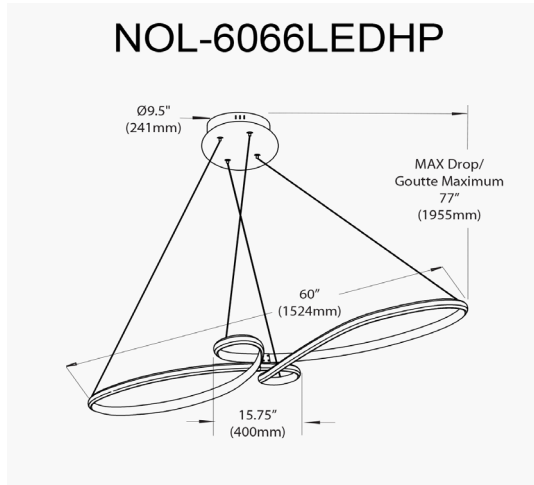

NOL-6066LEDHP-MB - Nola 76W Horiz Pendant, MB w/ WH Silicone Diff

76W LED Nola Horizontal Pendant Matte Black

Height	3"
Width/Length	60"
Depth	15.75"
Weight	8 lbs

Body Material	Metal
Finish/Color	Matte Black
Type of Finish	Painted

Light Qty	1
Light Base	LED
Light Max Watt	76
Light Inc	Yes
Light Lumens	4410(Initial) 1750(Delivered)
Light CRI	90+
Light CCT	3000K
Light Life	30000 Hours

Dimmable	Dimmable
LED Compatible	Integrated LED
Total Wattage	76W

Second Material	Silicone
Second Finish/Color	White

Rated For	Damp Location
Voltage	120V

Approval	cUL or equivalent
Warranty	3 Years Limited

Install Position	Ceiling
-------------------------	---------

Extension Length	72
-------------------------	----