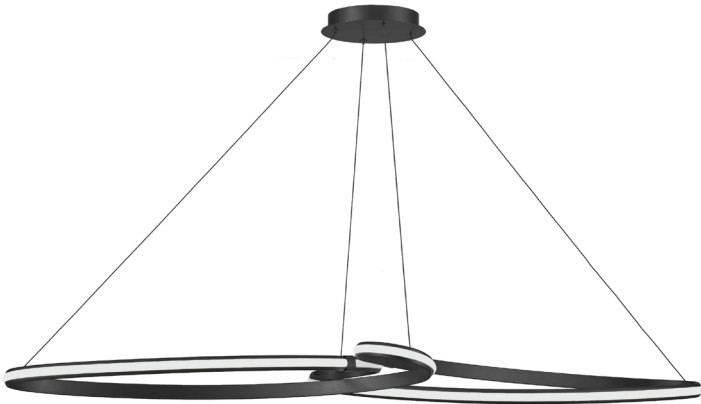

NOL-6066LEDHP-MB - Nola 76W Horiz Pendant, MB w/ WH Silicone Diff

76W LED Nola Horizontal Pendant Matte Black

Height	3"
Width/Length	60"
Depth	15.75"
Weight	8 lbs

Body Material	Metal
Finish/Color	Matte Black
Type of Finish	Painted

Light Qty	1
Light Base	LED
Light Max Watt	76
Light Inc	Yes
Light Lumens	4410(Initial) 1750(Delivered)
Light CRI	90+
Light CCT	3000K
Light Life	30000 Hours

Dimmable	Dimmable
LED Compatible	Integrated LED
Total Wattage	76W

Second Material	Silicone
Second Finish/Color	White

Rated For	Damp Location
Voltage	120V

Approval	cUL or equivalent
Warranty	3 Years Limited

Install Position	Ceiling
-------------------------	---------

Extension Length	72
-------------------------	----