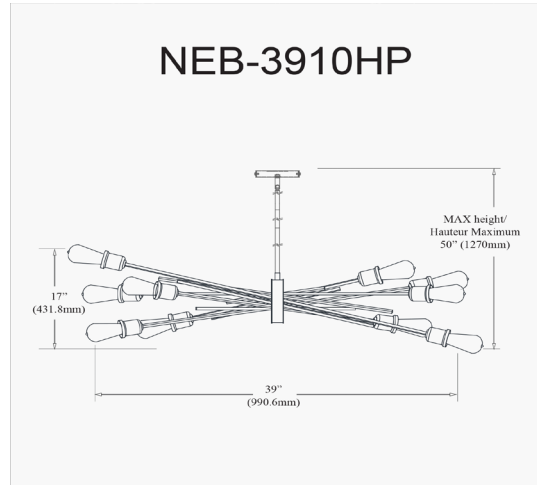

NEB-3910HP-WH - Nebraska 10LT Incandescent Horizontal Pendant Matte White

10 Light Incandescent Horizontal Pendant Matte White Finish

Height	17"
Width/Length	17"
Depth	39"
Weight	9 lbs

Body Material	Metal
Finish/Color	White
Type of Finish	Painted

Light Qty	10
Light Base	E26
Light Max Watt	60
Light Inc	No

Dimmable	Dimmable
LED Compatible	LED Compatible
Total Wattage	600W

Rated For	Dry Location
Voltage	120V

Approval	cUL or equivalent
Warranty	1 Year Limited
Install Position	Ceiling

Extension Length	39 (8+11+20)
-------------------------	--------------

Date:	Notes:
Fixture Type:	
Job Name:	

Lighting | LED | Shades | Custom Designs

 www.dainolite.com  1-888-564-1262  dainolite@dainolite.com