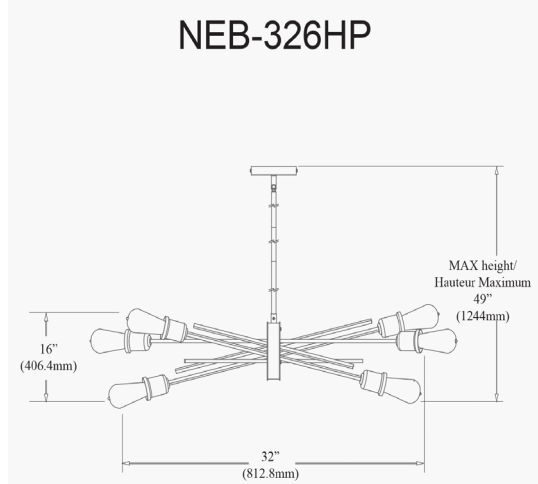

NEB-326HP-ES - Nebraska 6LT Horizontal Pendant, Espresso Finish

6 Light Horizontal Pendant, Espresso Finish

Height	16"
Width/Length	16"
Depth	32"
Weight	7 lbs

Body Material	Metal
Finish/Color	Black
Type of Finish	Painted

Light Qty	6
Light Base	E26
Light Max Watt	60
Light Inc	No

Dimmable	Dimmable
LED Compatible	LED Compatible
Total Wattage	360W

Rated For	Dry Location
Voltage	120V

Approval	cUL or equivalent
Warranty	1 Year Limited
Install Position	Ceiling

Extension Length 39 (8+11+20)

Date:	Notes:
Fixture Type:	
Job Name:	

Lighting | LED | Shades | Custom Designs

www.dainolite.com | 1-888-564-1262 | dainolite@dainolite.com