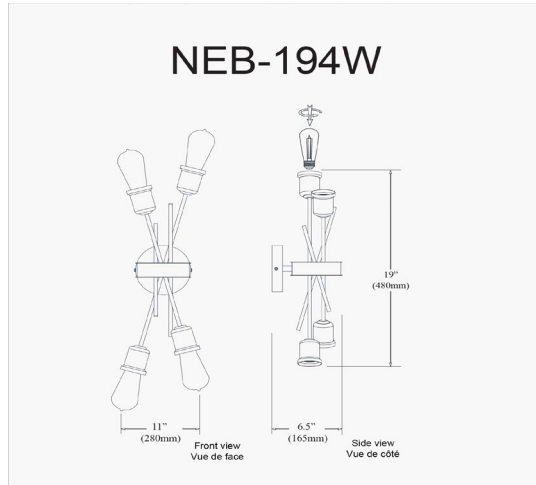

NEB-194W-WH - Nebraska 4LT Incandescent Wall Sconce Matte White

4 Light Incandescent Wall Sconce Matte White Finish

Height	19"
Width/Length	11"
Depth	6.5"
Weight	3 lbs

Body Material	Metal
Finish/Color	White
Type of Finish	Painted

Light Qty	4
Light Base	E26
Light Max Watt	60
Light Inc	No

Dimmable	Dimmable
LED Compatible	LED Compatible
Total Wattage	240W

Rated For	Dry Location
Voltage	120V

Approval	cUL or equivalent
Warranty	1 Year Limited
Install Position	Wall