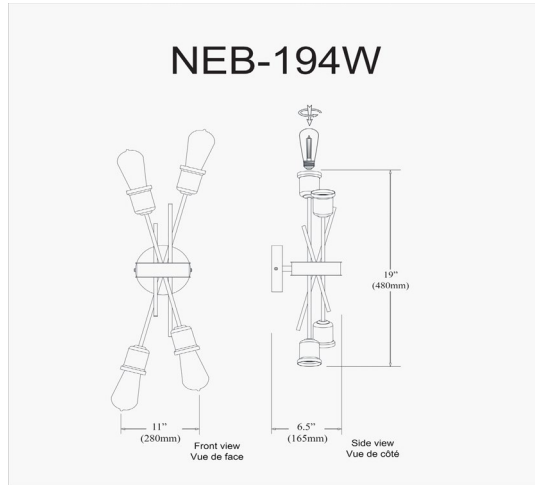

# NEB-194W-ES - Nebraska 4LT Wall Sconce, Espresso Finish

4 Light Wall Sconce, Espresso Finish

<b>Height</b>	19"
<b>Width/Length</b>	11"
<b>Depth</b>	6.5"
<b>Weight</b>	3 lbs

<b>Body Material</b>	Metal
<b>Finish/Color</b>	Black
<b>Type of Finish</b>	Painted

<b>Light Qty</b>	4
<b>Light Base</b>	E26
<b>Light Max Watt</b>	60
<b>Light Inc</b>	No

<b>Dimmable</b>	Dimmable
<b>LED Compatible</b>	LED Compatible
<b>Total Wattage</b>	240W

<b>Rated For</b>	Dry Location
<b>Voltage</b>	120V