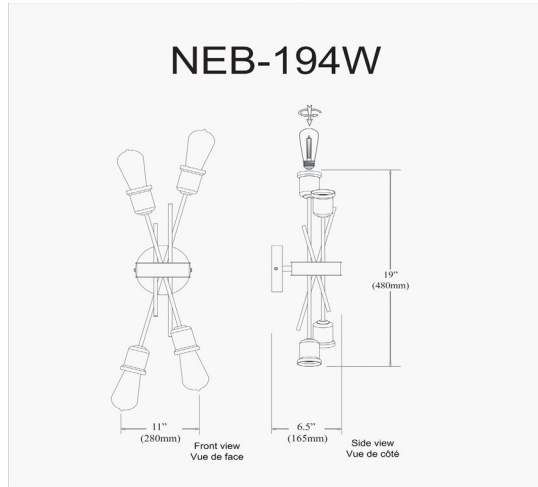

# NEB-194W-BC - Nebraska 4LT Wall Sconce, Burnished Chrome Finish

4 Light Wall Sconce, Burnished Chrome Finish

<b>Height</b>	19"
<b>Width/Length</b>	11"
<b>Depth</b>	6.5"
<b>Weight</b>	3 lbs

<b>Body Material</b>	Metal
<b>Finish/Color</b>	Polished Chrome
<b>Type of Finish</b>	Electroplated

<b>Light Qty</b>	4
<b>Light Base</b>	E26
<b>Light Max Watt</b>	60
<b>Light Inc</b>	No

<b>Dimmable</b>	Dimmable
<b>LED Compatible</b>	LED Compatible
<b>Total Wattage</b>	240W

<b>Rated For</b>	Dry Location
<b>Voltage</b>	120V