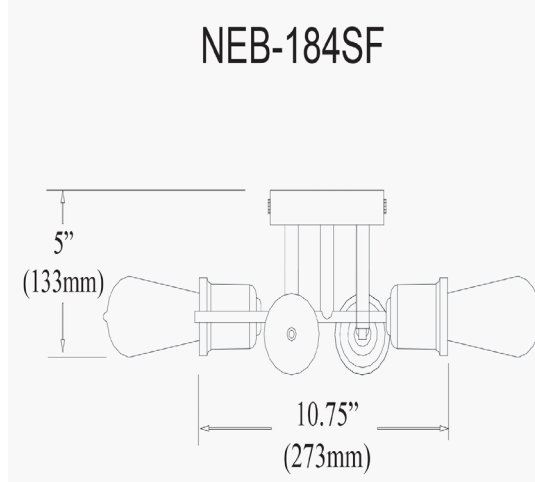

NEB-184SF-ES - Nebraska 4LT Semi-Flush Mount, Espresso Finish

4 Light Flush Mount, Espresso Finish

Height	5.25"
Width/Length	18"
Depth	18"
Weight	4 lbs

Body Material	Metal
Finish/Color	Black
Type of Finish	Painted

Light Qty	4
Light Base	E26
Light Max Watt	40
Light Inc	No

Dimmable	Dimmable
LED Compatible	LED Compatible
Total Wattage	160W

Rated For	Damp Location
Voltage	120V

Approval	cUL or equivalent
Warranty	1 Year Limited
Install Position	Ceiling