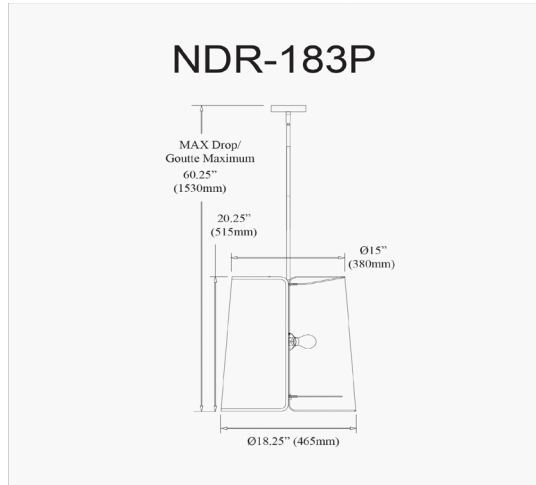

NDR-183P-GLD-WH - Notched Drum 3LT Notched Pendant GLD, WH Shade & Diff

3 Light Notched Pendant, Gold White Shade and Diffuser

Height	20.25"
Width/Length	18.25"
Depth	18.25"
Weight	5 lbs

Body Material	Fabric
Finish/Color	White

Light Qty	3
Light Base	E26
Light Max Watt	60
Light Inc	No

Dimmable	Dimmable
LED Compatible	LED Compatible
Total Wattage	180W

Second Material	Metal
Second Finish/Color	Gold
Second Type of Finish	Painted

Rated For	Dry Location
Voltage	120V

Approval	cUL or equivalent
Warranty	1 Year Limited
Install Position	Ceiling

Extension Length	39 (8+11+20)
-------------------------	--------------

Date:	Notes:
Fixture Type:	
Job Name:	

Lighting | LED | Shades | Custom Designs