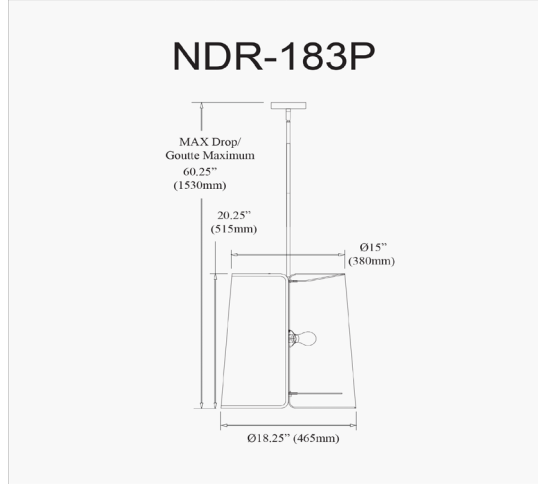

NDR-183P-BK-WH - Notched Drum 3LT Notched Pendant MB, WH Shade & Diff

3 Light Notched Pendant, Matte Black White Shade and Diffuser

Height	20.25"
Width/Length	18.25"
Depth	18.25"
Weight	5 lbs

Body Material	Fabric
Finish/Color	White

Light Qty	3
Light Base	E26
Light Max Watt	60
Light Inc	No

Dimmable	Dimmable
LED Compatible	LED Compatible
Total Wattage	180W

Second Material	Metal
Second Finish/Color	Black
Second Type of Finish	Painted

Rated For	Dry Location
Voltage	120V

Approval	cUL or equivalent
Warranty	1 Year Limited
Install Position	Ceiling

Extension Length	39 (8+11+20)
-------------------------	--------------

Date:	Notes:
Fixture Type:	
Job Name:	