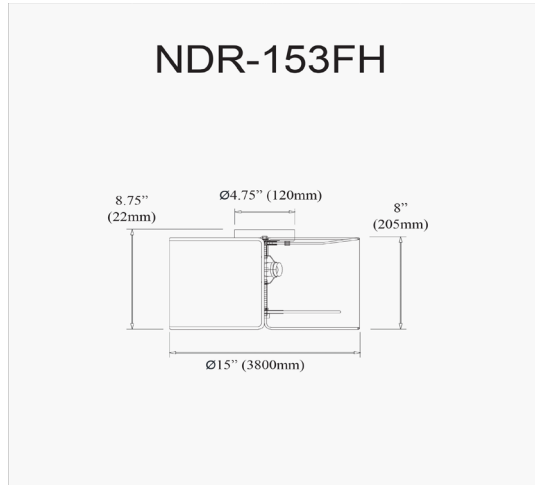

NDR-153FH-BK-WH - Notched Drum 3LT Notched Drum Flush Mount MB, WH Shade & Diff

3 Light Notched Drum Flush Mount, Matte Black White Shade and Diff

Height	8"
Width/Length	15"
Depth	15"
Weight	3 lbs

Body Material	Fabric
Finish/Color	White

Light Qty	3
Light Base	E26
Light Max Watt	40
Light Inc	No

Dimmable	Dimmable
LED Compatible	LED Compatible
Total Wattage	120W

Second Material	Metal
Second Finish/Color	Black
Second Type of Finish	Painted