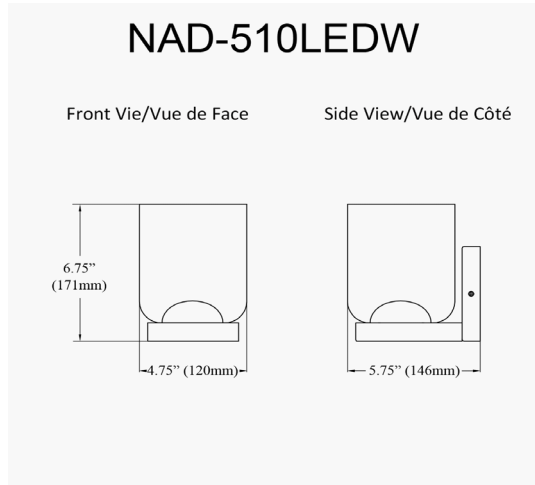

NAD-510LEDW-PC - Nadine 10W Wall Sconce, PC w/ CLR Glass

10W LED Nadine Wall Sconce Polished Chrome w/ Clear Glass

Height	6.75"
Width/Length	4.75"
Depth	5.5"
Weight	2 lbs

Body Material	Glass
Finish/Color	Clear

Light Qty	1
Light Base	LED
Light Max Watt	10
Light Inc	Yes
Light Lumens	945(Initial) 345(Delivered)
Light CRI	90+
Light CCT	3000K
Light Life	30000 Hours

Dimmable	Dimmable
LED Compatible	Integrated LED
Total Wattage	10W