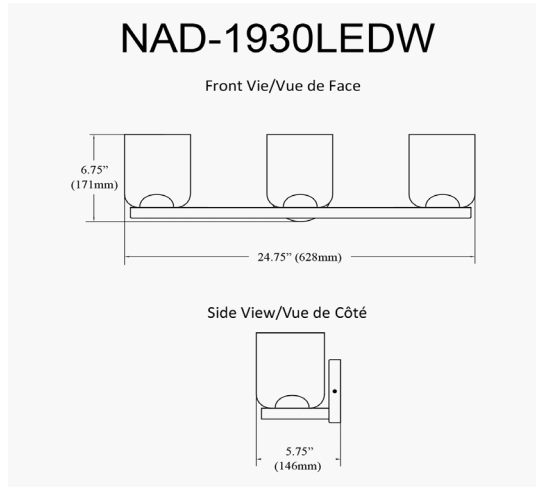

# NAD-1930LEDW-PC - Nadine 30W Vanity, PC w/ CLR Glass

10W LED Nadine Vanity Polished Chrome w/ Clear Glass

<b>Height</b>	6.75"
<b>Width/Length</b>	24.5"
<b>Depth</b>	5.5"
<b>Weight</b>	5 lbs

<b>Body Material</b>	Glass
<b>Finish/Color</b>	Clear

<b>Light Qty</b>	3
<b>Light Base</b>	LED
<b>Light Max Watt</b>	10
<b>Light Inc</b>	Yes
<b>Light Lumens</b>	2835(Initial) 1035(Delivered)
<b>Light CRI</b>	90+
<b>Light CCT</b>	3000K
<b>Light Life</b>	30000 Hours