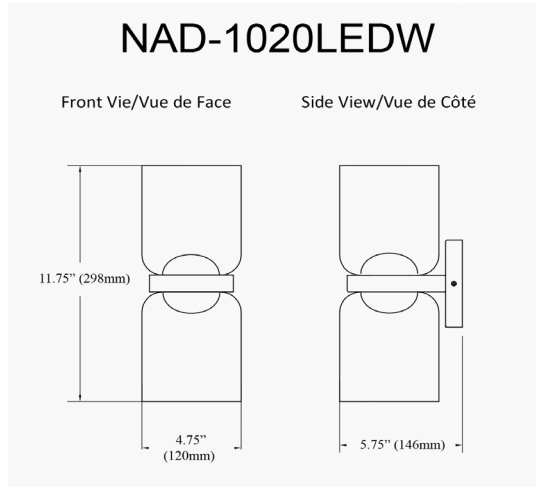

# NAD-1020LEDW-PC - Nadine 20W Wall Sconce, PC w/ CLR Glass

10W LED Nadine Wall Sconce Polished Chrome w/ Clear Glass

<b>Height</b>	12"
<b>Width/Length</b>	4.75"
<b>Depth</b>	5.5"
<b>Weight</b>	3 lbs

<b>Body Material</b>	Glass
<b>Finish/Color</b>	Clear

<b>Light Qty</b>	2
<b>Light Base</b>	LED
<b>Light Max Watt</b>	10
<b>Light Inc</b>	Yes
<b>Light Lumens</b>	1890(Initial) 690(Delivered)
<b>Light CRI</b>	90+
<b>Light CCT</b>	3000K
<b>Light Life</b>	30000 Hours