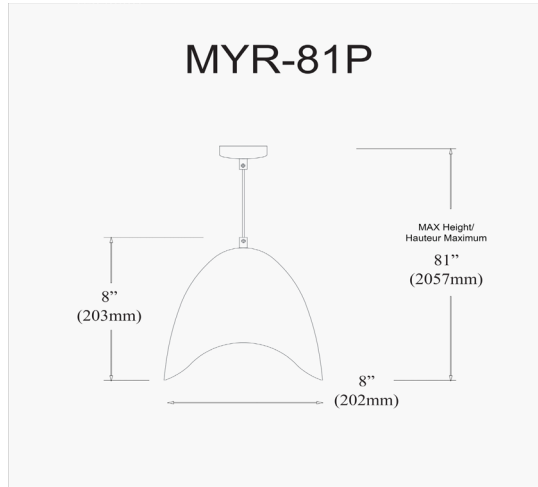

# MYR-81P-BK - Myra 1LT Steel Pendant, Black Finish

1 Light Pendant, Black Finish

<b>Height</b>	8"
<b>Width/Length</b>	8"
<b>Depth</b>	8"
<b>Weight</b>	3 lbs

<b>Body Material</b>	Metal
<b>Finish/Color</b>	Black
<b>Type of Finish</b>	Painted

<b>Light Qty</b>	1
<b>Light Base</b>	E26
<b>Light Max Watt</b>	60
<b>Light Inc</b>	No

<b>Dimmable</b>	Dimmable
<b>LED Compatible</b>	LED Compatible
<b>Total Wattage</b>	60W

<b>Rated For</b>	Damp Location
<b>Voltage</b>	120V