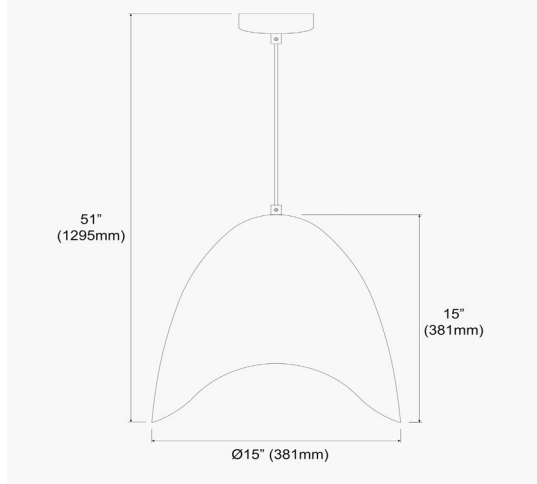

MYR-241P-BK - Myra 1LT Steel Pendant, Black Finish

1 Light Pendant, Black Finish

Height	15"
Width/Length	15"
Depth	15"
Weight	5 lbs

Body Material	Metal
Finish/Color	Black
Type of Finish	Painted

Light Qty	1
Light Base	E26
Light Max Watt	60
Light Inc	No

Dimmable	Dimmable
LED Compatible	LED Compatible
Total Wattage	60W

Rated For	Damp Location
Voltage	120V

Approval	cUL or equivalent
Warranty	1 Year Limited
Install Position	Ceiling

Extension Length	72
-------------------------	----