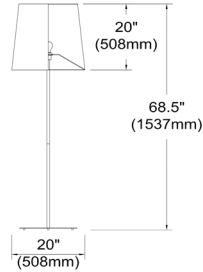

MM681F-AGB-790 - Maine 1LT Drum Floor Lamp w/ Jtone WH Shade, AGB

1 Light Aged Brass Floor Lamp w/ White Drum Shade

MM681F

Height	68.5"
Width/Length	20"
Depth	20"
Weight	12 lbs
Body Material	Metal
Finish/Color	Aged Brass
Type of Finish	Electroplated
Light Qty	1
Light Base	E26
Light Max Watt	100
Light Inc	No