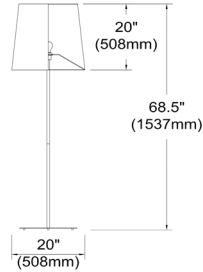

MM681F-AGB-698 - Maine 1LT Drum Floor Lamp w/ Jtone BLK/GLD Shade, AGB

1 Light Aged Brass Floor Lamp w/ Black/Gold Drum Shade

MM681F

Height	68.5"
Width/Length	20"
Depth	20"
Weight	12 lbs
Body Material	Metal
Finish/Color	Aged Brass
Type of Finish	Electroplated
Light Qty	1
Light Base	E26
Light Max Watt	100
Light Inc	No