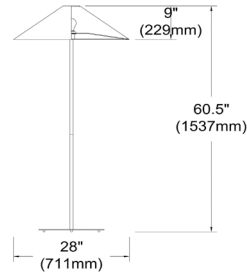

# MM241F-BK-797 - Maine 1LT Tapered Floor Lamp w/ JTone Black Shade

1 Light Trapezoid Floor Lamp w/ Black Shade

MM241F

<b>Height</b>	60.5"
<b>Width/Length</b>	28"
<b>Depth</b>	28"
<b>Weight</b>	12 lbs
<b>Body Material</b>	Metal
<b>Finish/Color</b>	Black
<b>Type of Finish</b>	Painted
<b>Light Qty</b>	1
<b>Light Base</b>	E26
<b>Light Max Watt</b>	100
<b>Light Inc</b>	No