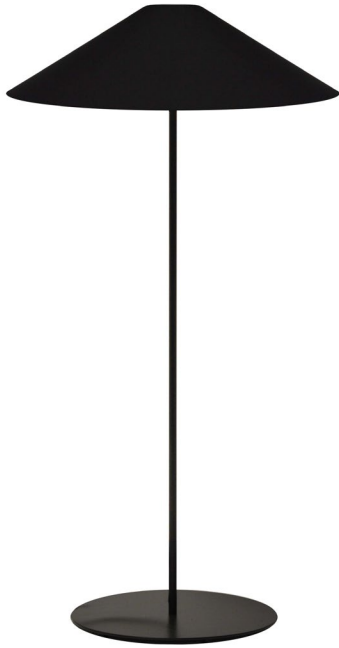

# MM241F-BK-797 - Maine 1LT Tapered Floor Lamp w/ JTone Black Shade

1 Light Trapezoid Floor Lamp w/ Black Shade

MM241F

<b>Height</b>	60.5"
<b>Width/Length</b>	28"
<b>Depth</b>	28"
<b>Weight</b>	12 lbs
<b>Body Material</b>	Metal
<b>Finish/Color</b>	Black
<b>Type of Finish</b>	Painted
<b>Light Qty</b>	1
<b>Light Base</b>	E26
<b>Light Max Watt</b>	100
<b>Light Inc</b>	No

<b>Dimmable</b>	Not Dimmable
<b>LED Compatible</b>	LED Compatible
<b>Total Wattage</b>	100W
<b>Second Material</b>	Fabric
<b>Second Finish/Color</b>	Black
<b>Second Type of Finish</b>	Fabric
<b>Rated For</b>	Dry Location
<b>Voltage</b>	120V
<b>Approval</b>	cUL or equivalent
<b>Warranty</b>	1 Year Limited
<b>Install Position</b>	Floor