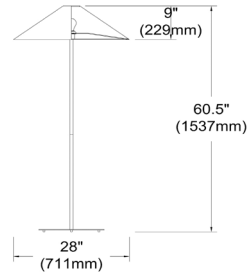

# MM241F-AGB-698 - 1LT Tapered Floor Lamp w/ JTone BK-GLD Shade

1 Light Floor Lamp w/ Black-Gold Tapered Shade

MM241F

<b>Height</b>	60.5"
<b>Width/Length</b>	28"
<b>Depth</b>	28"
<b>Weight</b>	12 lbs
<b>Body Material</b>	Metal
<b>Finish/Color</b>	Aged Brass
<b>Type of Finish</b>	Electroplated
<b>Light Qty</b>	1
<b>Light Base</b>	E26
<b>Light Max Watt</b>	100
<b>Light Inc</b>	No