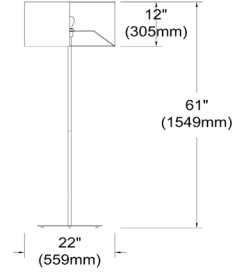

MM221F-BK-797 - Maine 1LT Drum Floor Lamp w/ Jtone Black Shade

1 Light Drum Floor Lamp w/ Black Shade

MM221F

Height	61"
Width/Length	22"
Depth	22"
Weight	12 lbs
Body Material	Metal
Finish/Color	Black
Type of Finish	Painted
Light Qty	1
Light Base	E26
Light Max Watt	100
Light Inc	No