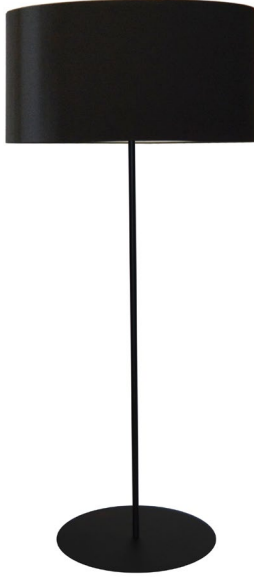

MM221F-BK-797 - Maine 1LT Drum Floor Lamp w/ Jtone Black Shade

1 Light Drum Floor Lamp w/ Black Shade

MM221F

Height	61"
Width/Length	22"
Depth	22"
Weight	12 lbs
Body Material	Metal
Finish/Color	Black
Type of Finish	Painted
Light Qty	1
Light Base	E26
Light Max Watt	100
Light Inc	No

Dimmable	Dimmable
LED Compatible	LED Compatible
Total Wattage	100W
Second Material	Fabric
Second Finish/Color	White
Second Type of Finish	Fabric
Rated For	Dry Location
Voltage	120V
Approval	cUL or equivalent
Warranty	1 Year Limited
Install Position	Floor