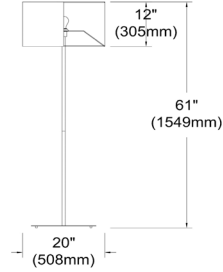

MM201F-BK-797 - Maine 1LT Square Floor Lamp w/ JTone Black Shade

1 Light Square Floor Lamp w/ Black Shade

MM201F

Height	61"
Width/Length	20"
Depth	20"
Weight	12 lbs
Body Material	Metal
Finish/Color	Black
Type of Finish	Painted
Light Qty	1
Light Base	E26
Light Max Watt	100
Light Inc	No