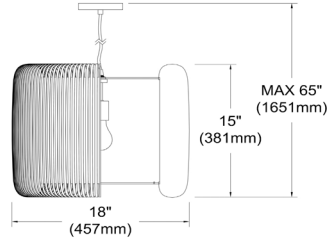

# MIA-181P-797 - Mia 1LT Pendant Slit Shade JTone Black

1 Light Pendant Slit Shade JTone Black

MIA-181P

<b>Height</b>	15"
<b>Width/Length</b>	18"
<b>Depth</b>	18"
<b>Weight</b>	4 lbs

<b>Body Material</b>	Fabric
<b>Finish/Color</b>	Black
<b>Type of Finish</b>	Painted

<b>Light Qty</b>	1
<b>Light Base</b>	E26
<b>Light Max Watt</b>	60
<b>Light Inc</b>	No

<b>Dimmable</b>	Dimmable
<b>LED Compatible</b>	LED Compatible
<b>Total Wattage</b>	60W

<b>Rated For</b>	Dry Location
<b>Voltage</b>	120V