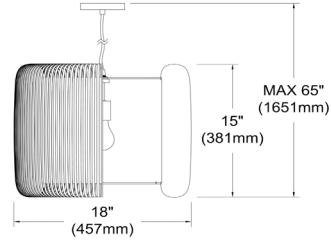

MIA-181P-195F - Mia 1LT Pendant Slit Shade Linda White

1 Light Pendant Slit Shade Linda White

MIA-181P

Height	15"
Width/Length	18"
Depth	18"
Weight	4 lbs

Body Material	Fabric
Finish/Color	White
Type of Finish	Painted

Light Qty	1
Light Base	E26
Light Max Watt	60
Light Inc	No

Dimmable	Dimmable
LED Compatible	LED Compatible
Total Wattage	60W

Rated For	Dry Location
Voltage	120V

Approval	cUL or equivalent
Warranty	1 Year Limited
Install Position	Ceiling

Extension Length 72

Date:	Notes:
Fixture Type:	
Job Name:	

Lighting | LED | Shades | Custom Designs

www.dainolite.com | 1-888-564-1262 | dainolite@dainolite.com

TORONTO | BUFFALO