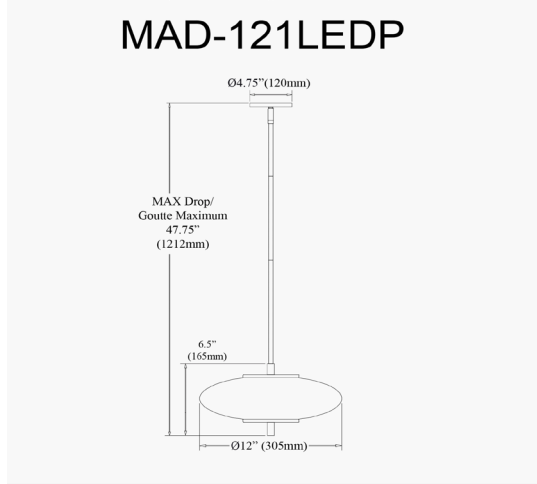

# MAD-121LEDP-AGB - Maddie 16W Pendant, AGB w/ Opal Glass

16W Pendant Aged Brass with Opal Glass

<b>Height</b>	6.5"
<b>Width/Length</b>	12"
<b>Depth</b>	12"
<b>Weight</b>	4 lbs

<b>Body Material</b>	Metal
<b>Finish/Color</b>	Aged Brass
<b>Type of Finish</b>	Electroplated

<b>Light Qty</b>	1
<b>Light Base</b>	LED
<b>Light Max Watt</b>	16
<b>Light Inc</b>	Yes
<b>Light Lumens</b>	1500(Initial) 882(delivered)
<b>Light CRI</b>	90+
<b>Light CCT</b>	3000K
<b>Light Life</b>	30000 Hours

<b>Dimmable</b>	Dimmable
<b>LED Compatible</b>	Integrated LED
<b>Total Wattage</b>	16W

<b>Second Material</b>	Glass
<b>Second Finish/Color</b>	White
<b>Second Type of Finish</b>	Opal

<b>Rated For</b>	Damp Location
<b>Voltage</b>	120V