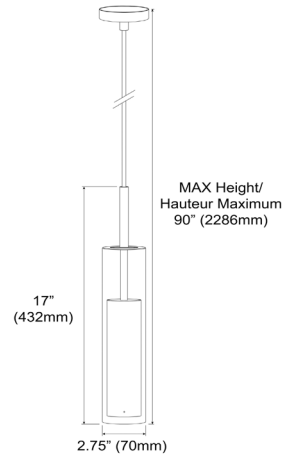

LUN-1LEDP-PC - Luna 6W Pendant, Polished Chrome Finish

6W LED Pendant, Polished Chrome Finish with Clear Glass

Height	12"
Width/Length	2.5"
Depth	2.5"
Weight	5 lbs

Body Material	Metal
Finish/Color	Polished Chrome
Type of Finish	Electroplated

Light Qty	1
Light Base	LED
Light Max Watt	6
Light Inc	Yes
Light Lumens	400
Light CRI	90+
Light CCT	3500K
Light Life	30000 Hours

Dimmable	Dimmable
LED Compatible	Integrated LED
Total Wattage	6W

Second Material	Glass
Second Finish/Color	Clear

Rated For	Damp Location
Voltage	120V

Approval	cUL or equivalent
Warranty	3 Years Limited
Install Position	Ceiling

Extension Length	72
-------------------------	----

Date:	Notes:
Fixture Type:	
Job Name:	