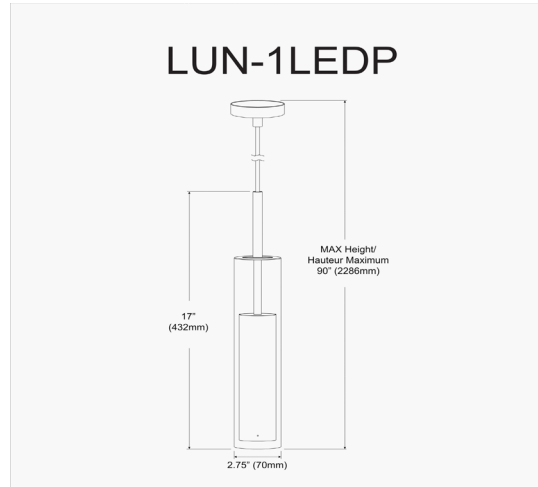

LUN-1LEDP-AGB - Luna 6W Pendant, Aged Brass Finish w/ CLR Glass

6W Pendant, Aged Brass Finish with Clear Glass

Height	12"
Width/Length	2.5"
Depth	2.5"
Weight	5 lbs

Body Material	Metal
Finish/Color	Aged Brass
Type of Finish	Electroplated

Light Qty	1
Light Base	LED
Light Max Watt	6
Light Inc	Yes
Light Lumens	400
Light CRI	90+
Light CCT	3500K
Light Life	30000 Hours

Dimmable	Dimmable
LED Compatible	Integrated LED
Total Wattage	6W

Second Material	Glass
Second Finish/Color	Clear